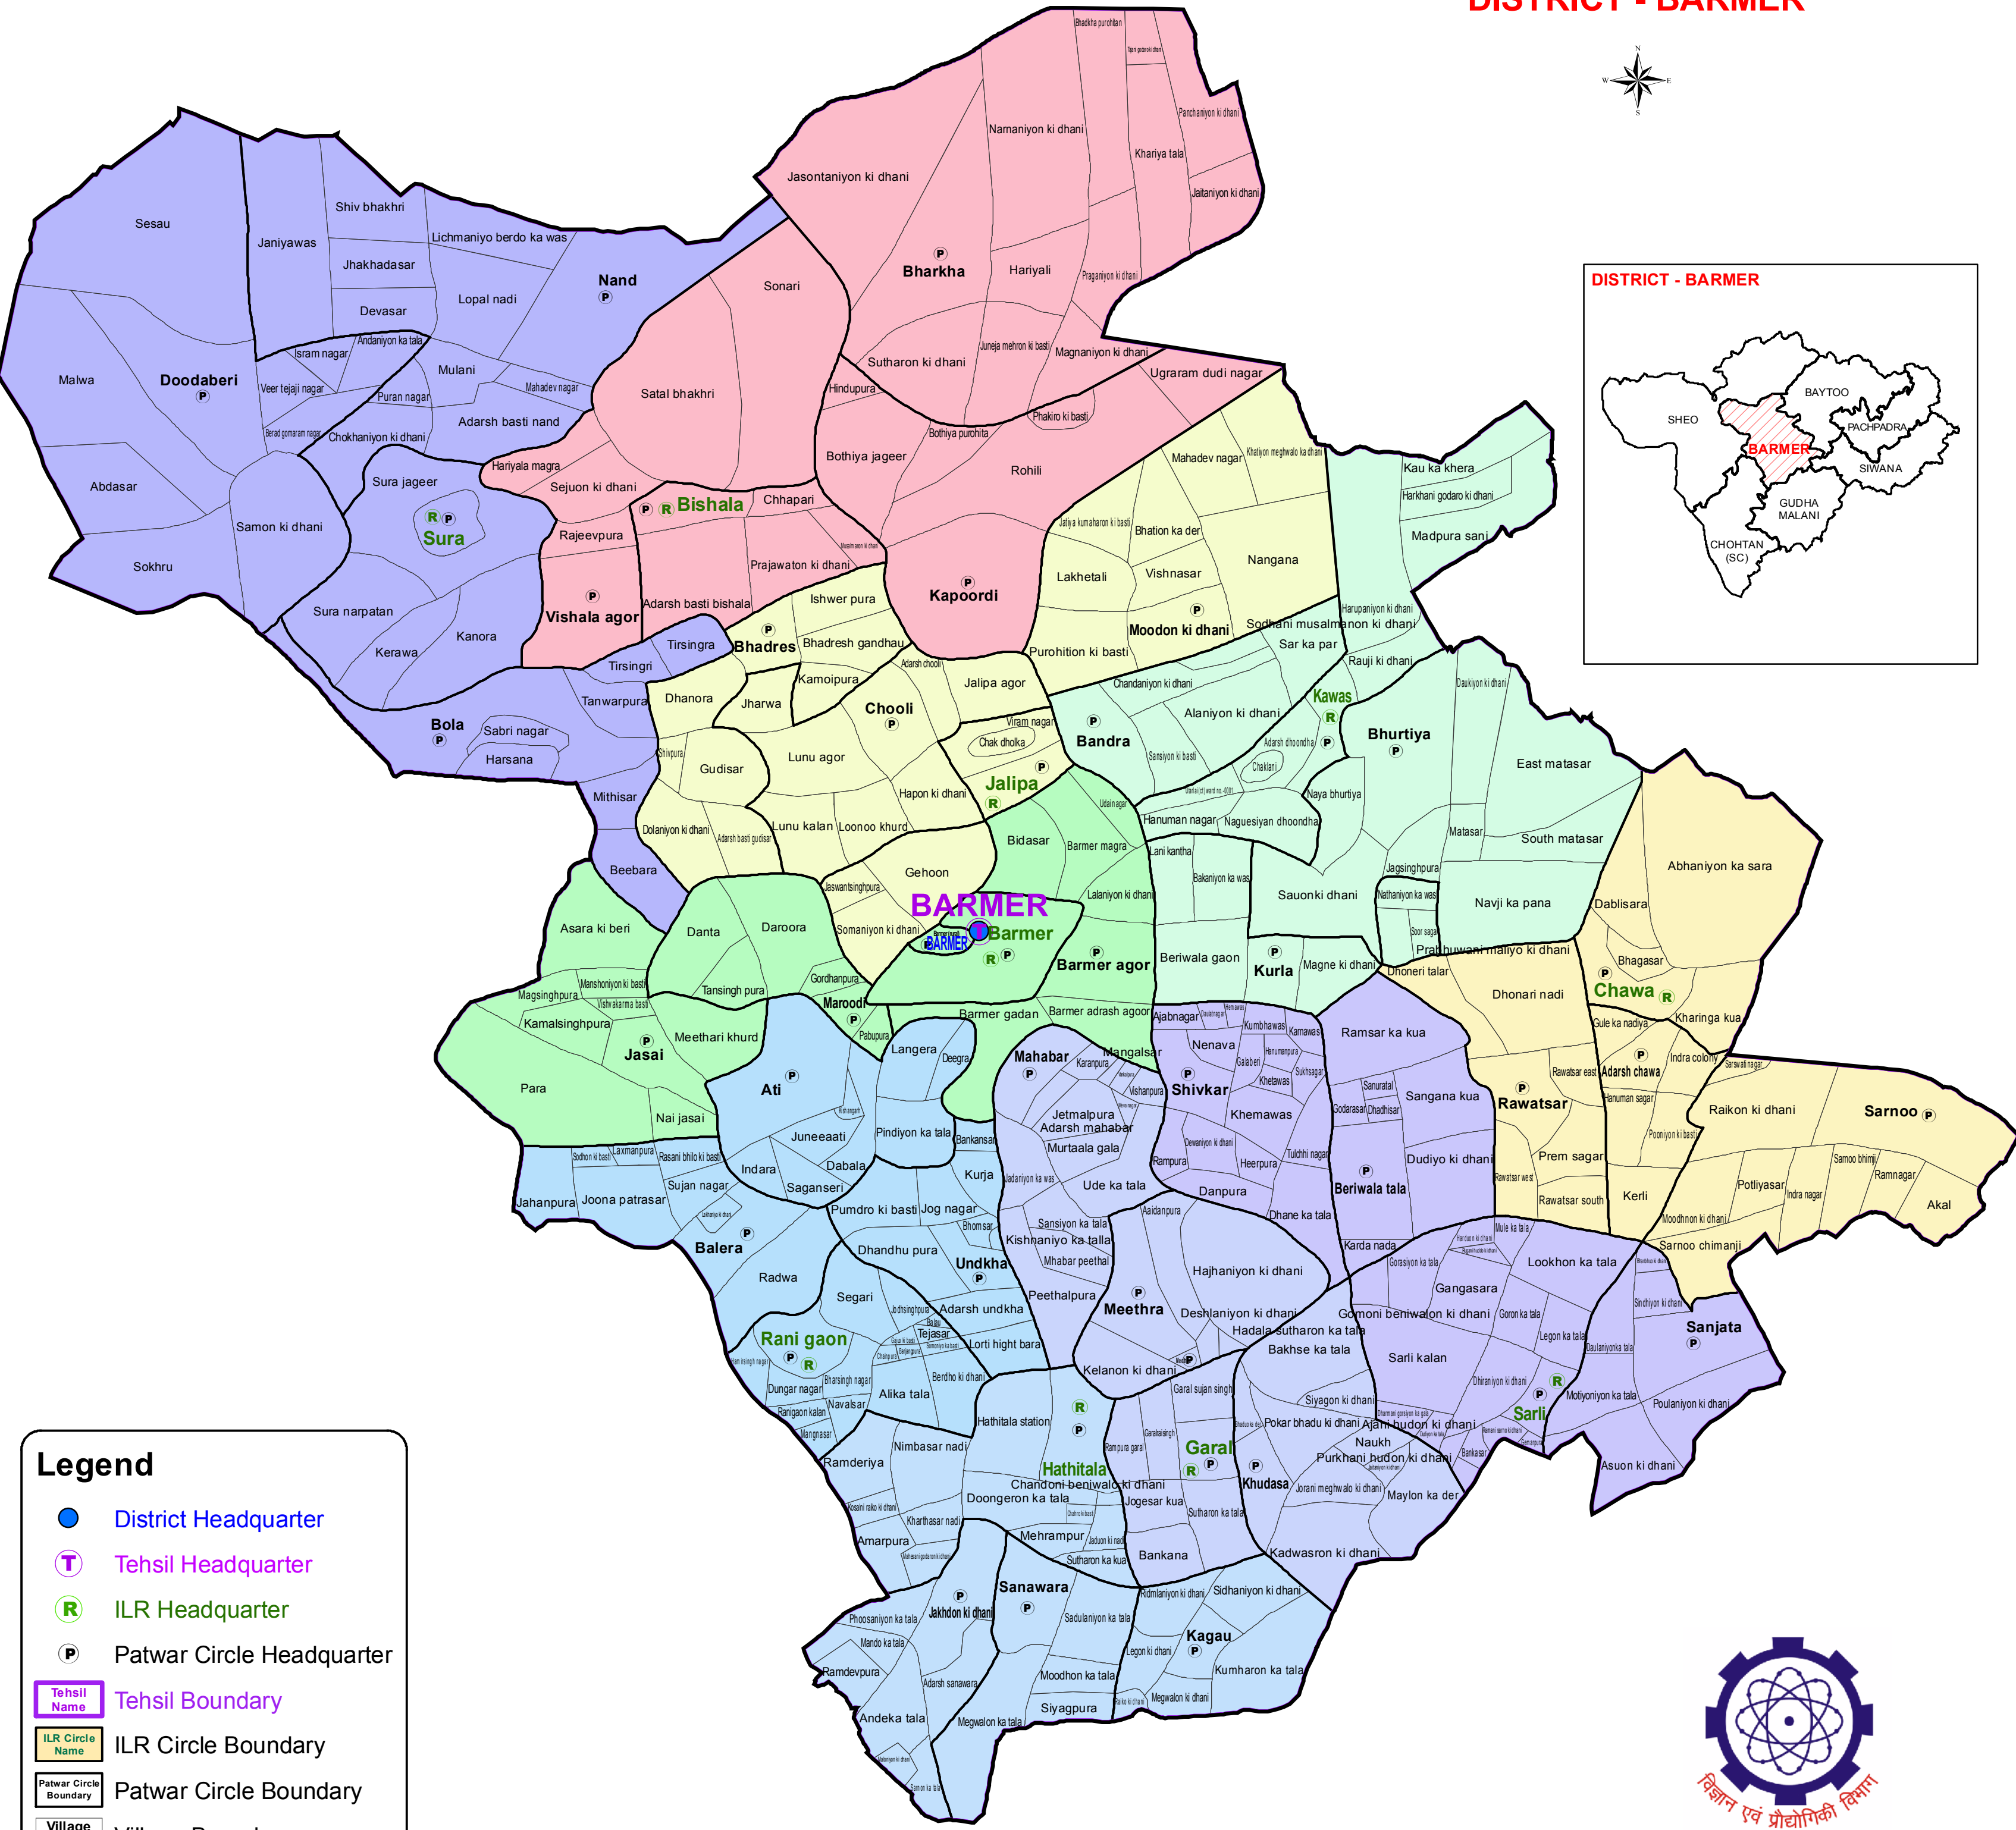

ASSEMBLY CONSTITUENCY - BARMER-135

DISTRICT - BARMER

Legend

- District Headquarter
- T Tehsil Headquarter
- R ILR Headquarter
- P Patwar Circle Headquarter
- Tehsil Name Tehsil Boundary
- ILR Circle Name ILR Circle Boundary
- Patwar Circle Boundary Patwar Circle Boundary
- Village Name Village Boundary